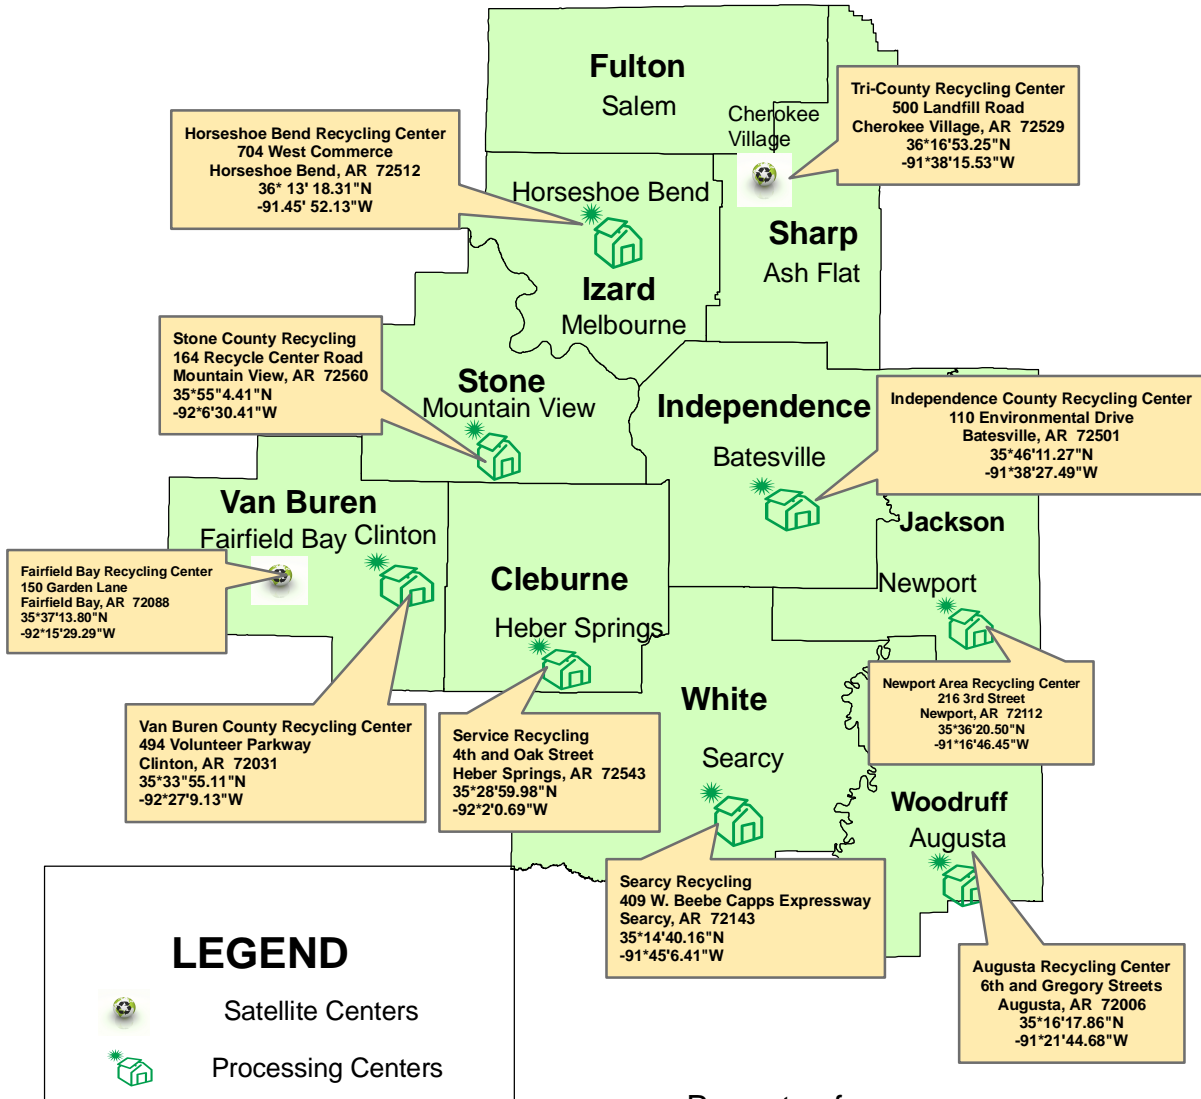

White River RSWMD Recycling Centers

Property of
White River Planning & Development District, Inc.
Map is for reference only and should NOT
be used in place of a survey or in a legal dispute.